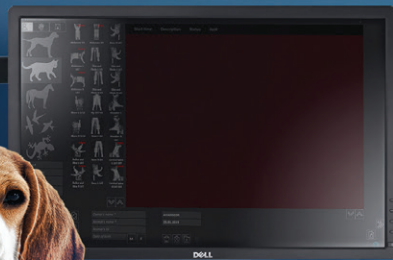

 VISARIS

*Vision Vet*

Clearer  
Faster  
Safer  
X Ray

  
VISARIS

## Clearer, Faster, Safer X Ray

**Improve diagnostic reliability** through latest DR imaging technology. Offering digital imaging with exceptional sharpness, better contrast and **clearer** details and be in no doubt about what to do next.

## Safety is our priority

Latest high sensitivity DR flat panel detector technology means **safer imaging** through lower doses and less time spent in the x-ray beam for both healthcare professionals and patient owners.

## Workflow

Enjoy unparalleled benefits of a **truly digital workflow** that **saves time** and **gets results immediately**. With diagnostic quality images on screen in seconds, you can identify bad positioning immediately and complete repeats in seconds while the animal is still on the table.